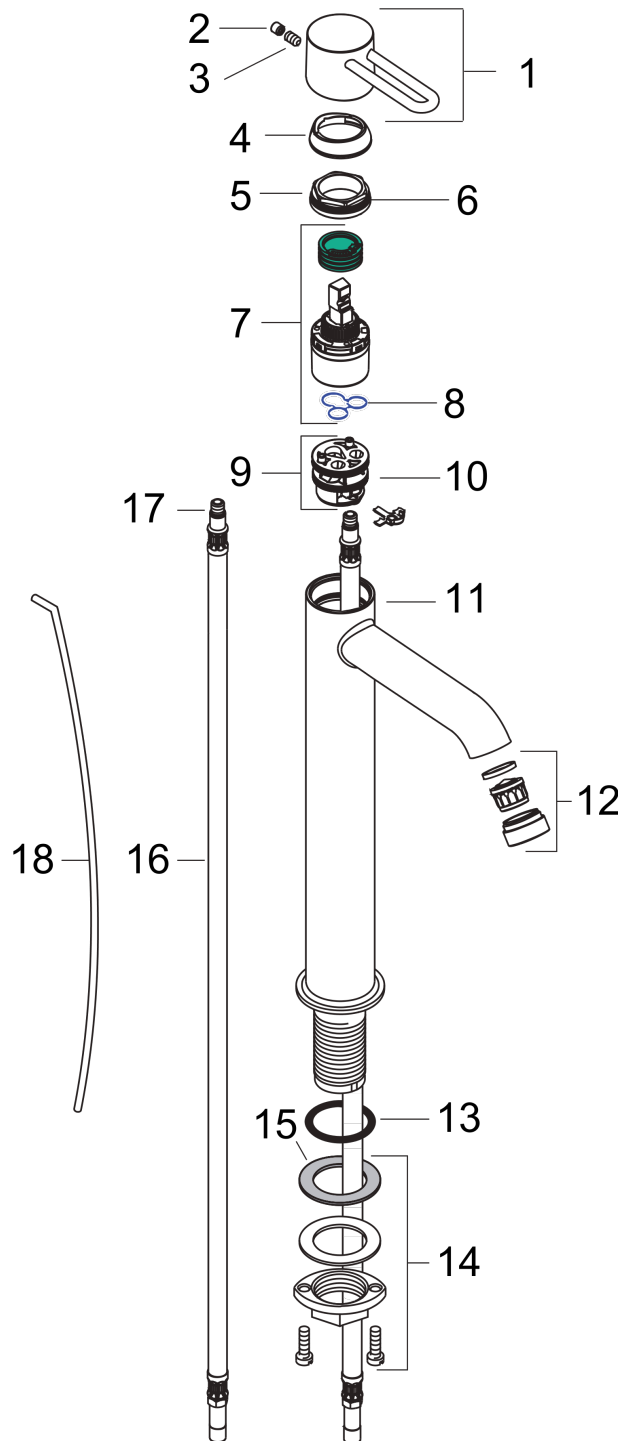

AXOR Uno²
Single lever basin mixer 250 with pop-up waste set for washbowls
 Surfaces: **Chrome** Article Number: **38025000**

Exploded Drawing

Year of production: 10/10 - 12/16

AXOR Uno²
Single lever basin mixer 250 with pop-up waste set for washbowls
 Surfaces: **Chrome** Article Number: **38025000**

Spare part list

Year of production: **10/10 - 12/16**

Pos.	Description	Article Number	PC	PU
1	handle	38094000	12	1
2	screw cover	96762000	1	1
3	hollow set screw M6x10 DIN 916	96029000	1	1
4	flange	96763000	3	1
5	nut	97209000	5	1
6	O-Ring 30x2	98186000	1	1
7	cartridge, assy	92730000	11	1
8	seal	95008000	3	1
9	adapter for cartridge	98750000	4	1
10	O-Ring 32x2	98193000	1	1
11	O-ring 35x2	92604000	2	1
12	aerator M24x1 (5 l/min)	95578000	8	1
13	flat seal	98749000	2	1
14	fixing set (Ø 32)	13961000	7	1
15	lever collar	97548000	1	1
16	connection hose 900 mm M8x0,75 G3/8	96316000	9	1
17	O-ring 7x1,5	98422000	1	1
18	pull rod	96923000	8	1
a	fixation extension 35 mm	13898000	12	1
b	pop up waste	94139000	98	1